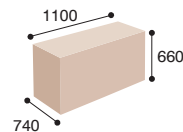

PERFO III 213VN