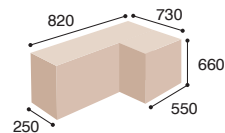

PERFO III 213S

21,0 kg
brutto